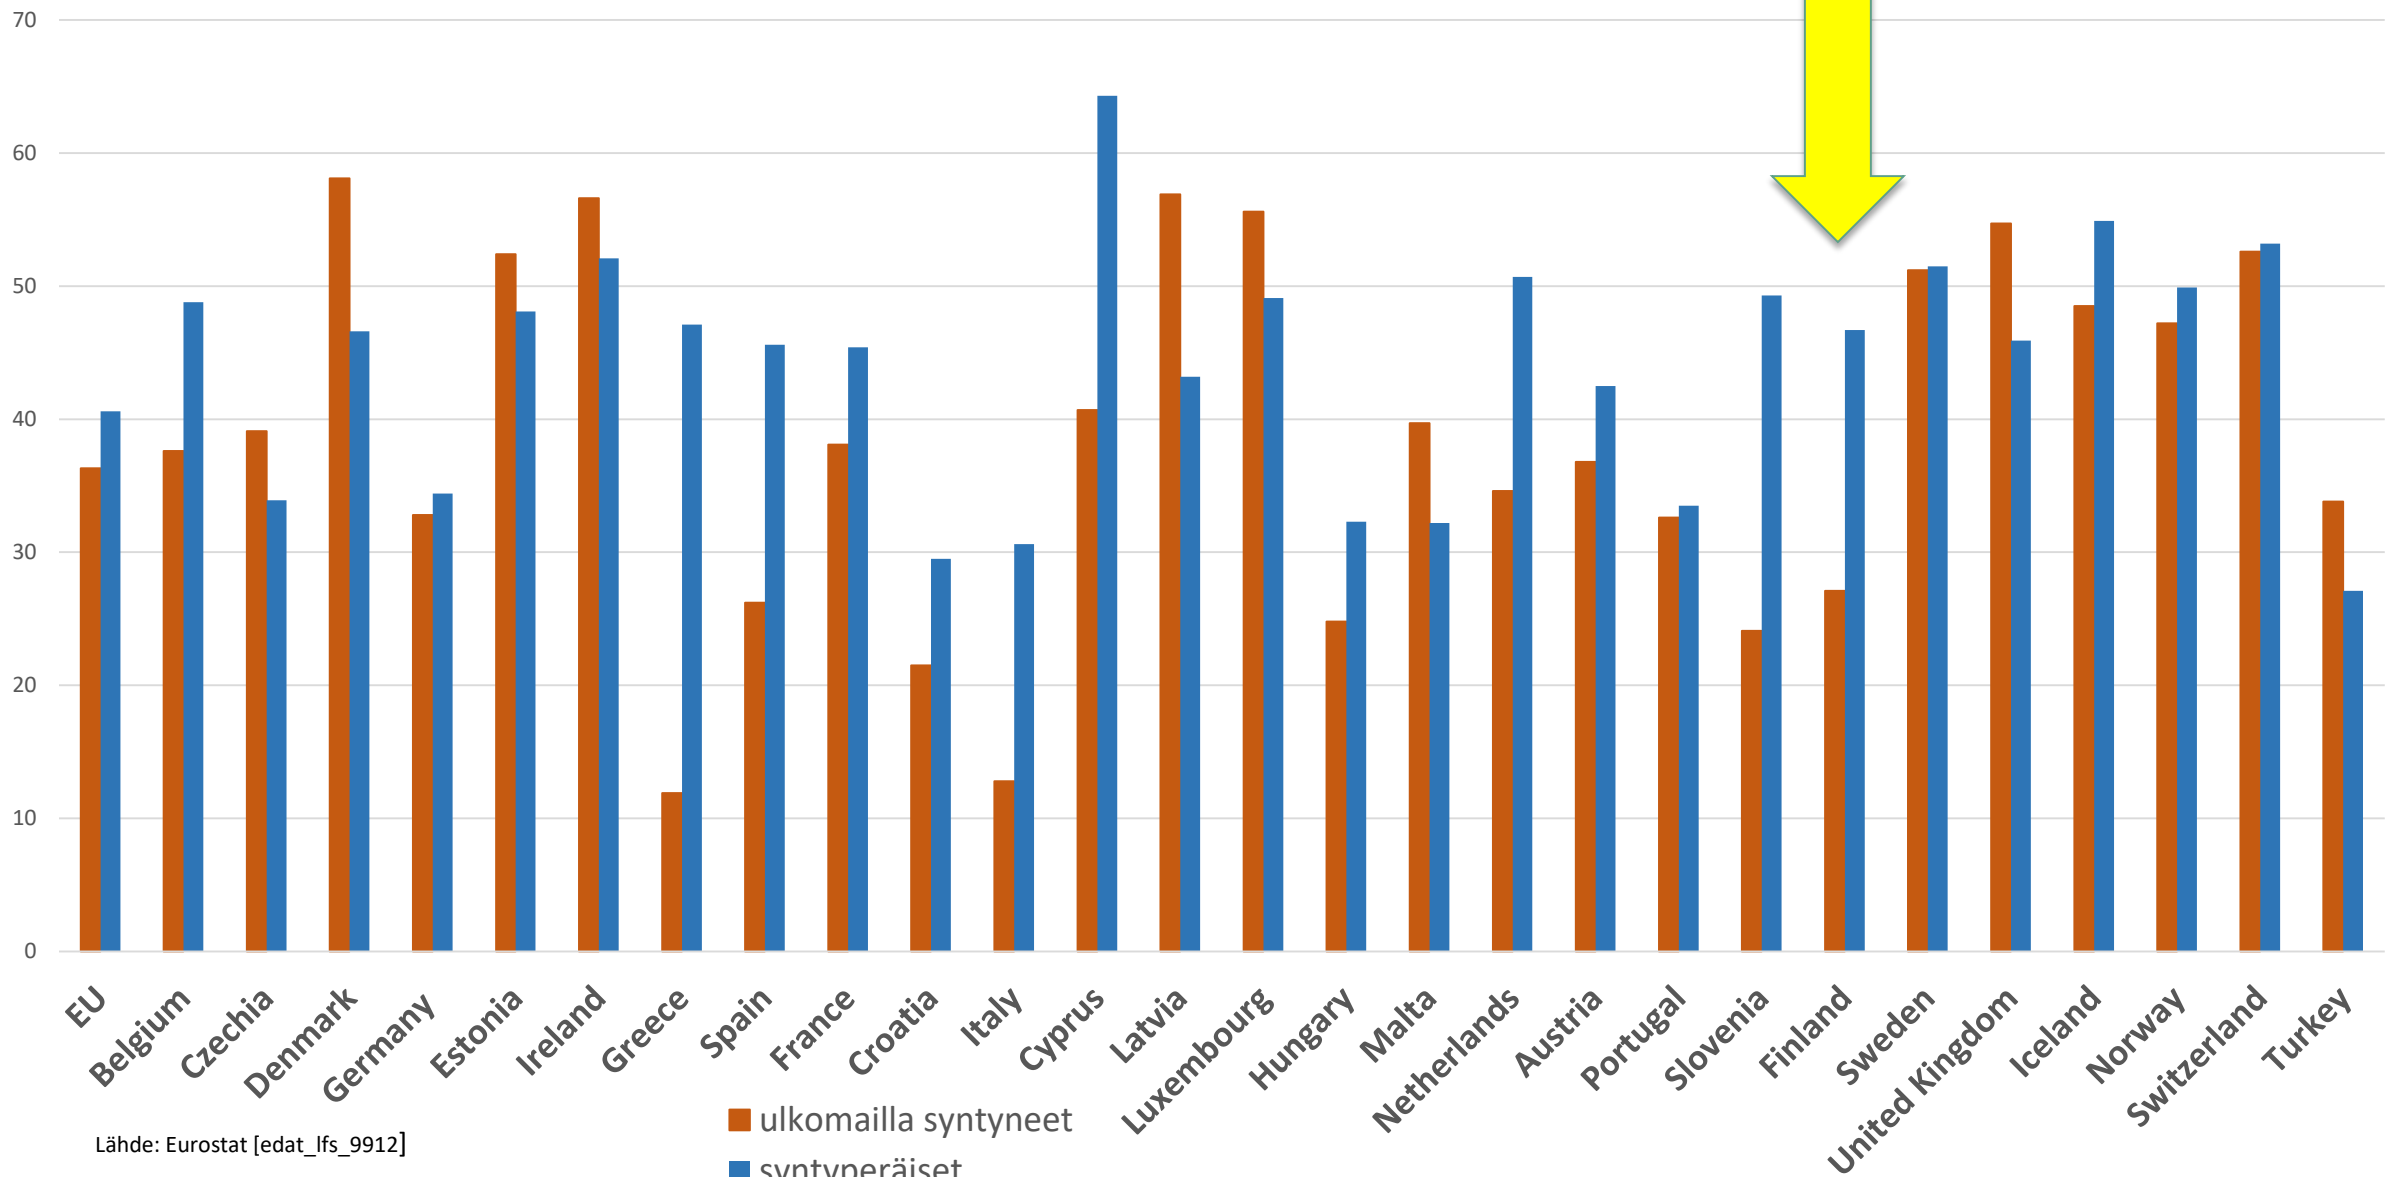

*Higher Education Values in
Practice - Integration of highly
skilled refugees and at-risk
academics in Europe*

Kaisu Piironen

14.06.2019
Brussel

Asylum seekers in Finland

Population by citizenship 1990-2017

FOREIGN CITIZENS, TOTAL

Statistics Finland / Population structure

FINLAND: Population with tertiary education (%) 2017 native and foreign born

FI: Native born 46,7%
Foreign born: 27,1 %

Lähde: Eurostat [edat_lfs_9912]

■ ulkomailla syntyneet
■ syntyperäiset