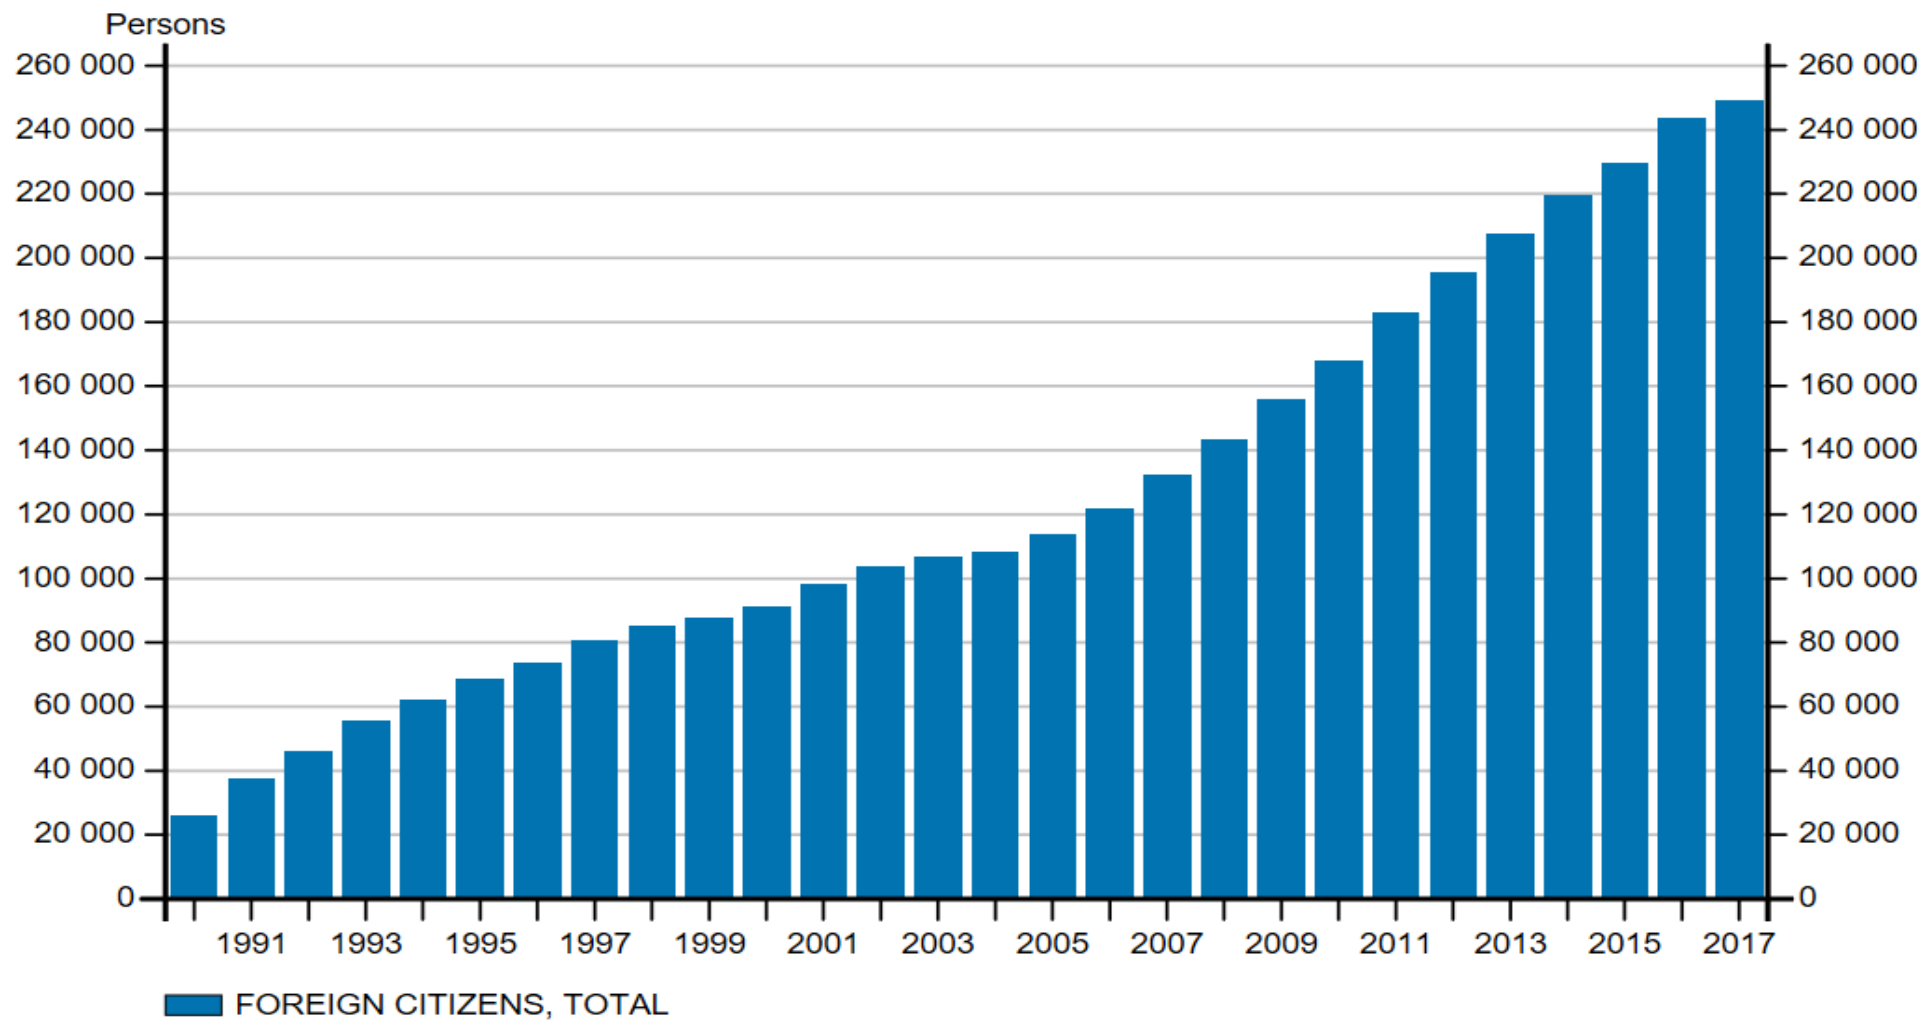

*Higher Education Values in
Practice - Integration of highly
skilled refugees and at-risk
academics in Europe*

Kaisu Piironen

14.06.2019
Brussel

Asylum seekers in Finland

Population by citizenship 1990-2017

FOREIGN CITIZENS, TOTAL

Statistics Finland / Population structure

FINLAND: Population with tertiary education (%) 2017 native and foreign born

FI: Native born 46,7%
Foreign born: 27,1 %

Lähde: Eurostat [edat_lfs_9912]

■ ulkomailla syntyneet
■ syntyperäiset